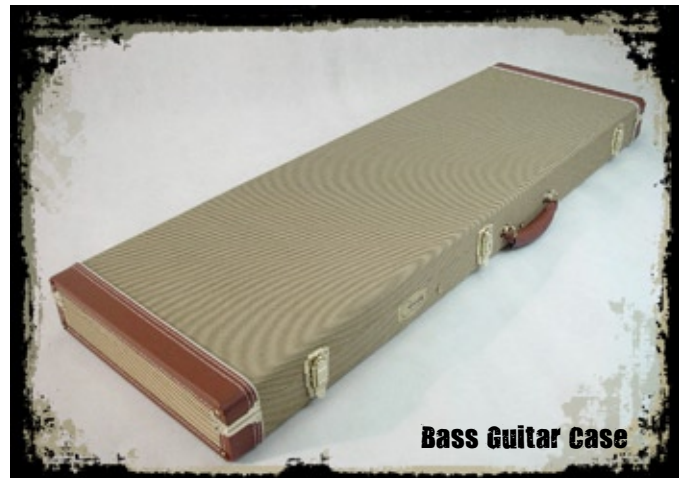

GUITAR & BASS CASES

		COUNT	LIST
Deluxe Classical Guitar Case, Twill	RG-LG330C	4	$249.95
Deluxe Western Dreadnaught Guitar Case	RG-LG355C	4	$249.95
Deluxe Rect. Electric Guitar Case, Brown	RG-LG380C	4	$249.95
Deluxe Rect. Electric Bass Guitar Case, Tweed	RG-LG386C	4	$249.95